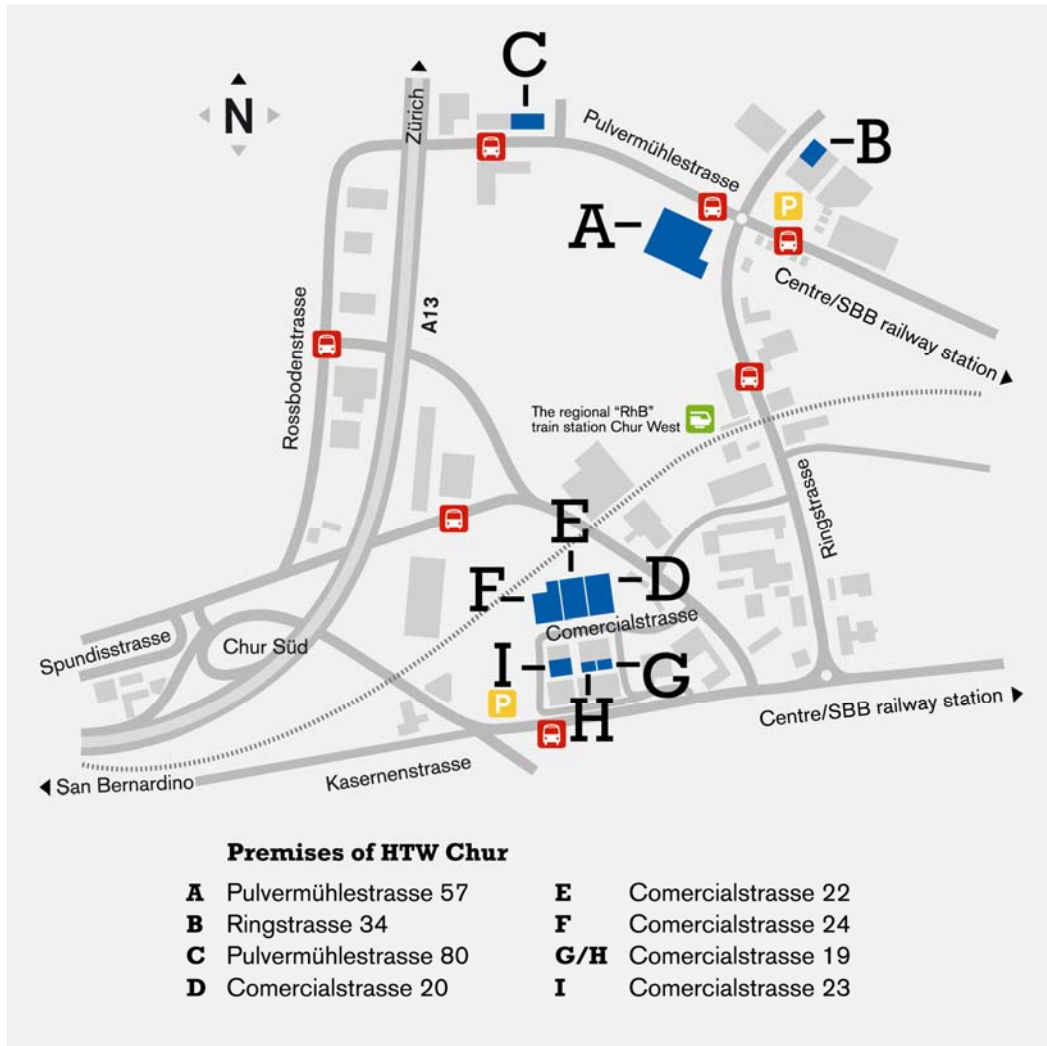

Location plan and addresses

Arrival using public transport

- Pulvermühlestrasse: Take bus no. 2 (direction "Obere Au") from the main railway station to the bus stop "HTW Grischunaweg"
- Comercialstrasse: Take bus no. 1 (direction "Plankis", "Domat/Ems", "Felsberg" or "Rhäzüns") from the main railway station to the bus stop "Agip"

Arrival by car

- Pulvermühlestrasse: Motorway A13, exit "Chur Süd", via Rossboden – Pulvermühlestrasse, car parking Ring-Center, entry from the Ringstrasse
- Comercialstrasse: Motorway A13, exit "Chur Süd", via Kasernenstrasse – Comercialstrasse, car parking Kalchbühl

The RhB train station Chur West is 8 minutes walk from the HTW Chur location.