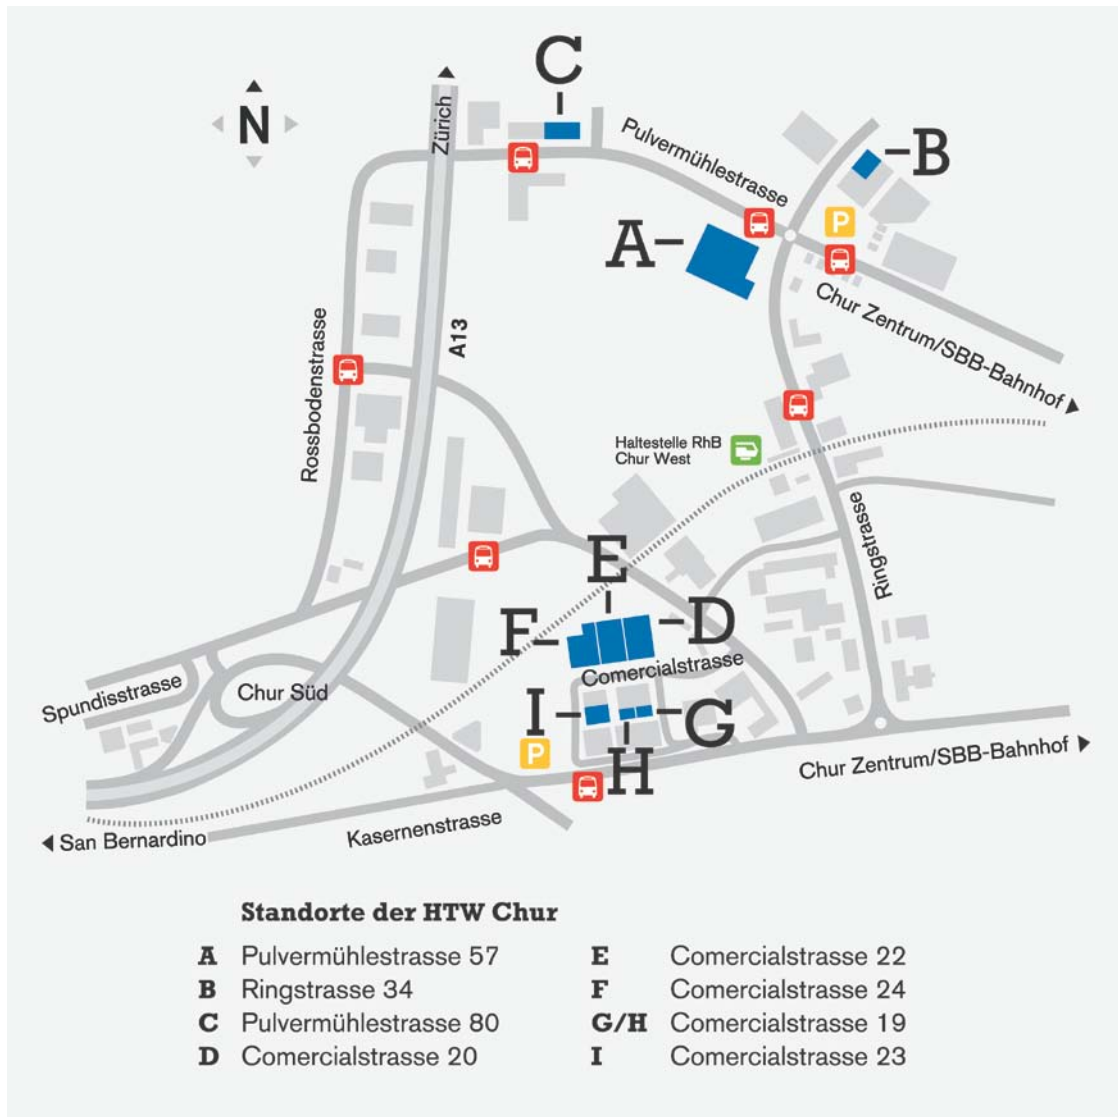

## Location plan and address

### Arrival using public transport

- Pulvermühlestrasse: Take bus no. 2 (direction "Obere Au") from the main railway station to the bus stop "HTW Grischnaweg"
- Comercialstrasse: Take bus no. 1 (direction "Plankis", "Domat/Ems", "Felsberg" or "Rhäzüns") from the main railway station to the bus stop "Agip"

### Arrival by car

- Pulvermühlestrasse: Motorway A13, exit "Chur Süd", via Rossboden – Pulvermühlestrasse, car parking Ring-Center, entry from the Ringstrasse
- Comercialstrasse: Motorway A13, exit "Chur Süd", via Kasernenstrasse – Comercialstrasse, car parking Kalchbühl

The RhB train station Chur West is 8 minutes walk from the HTW Chur location.